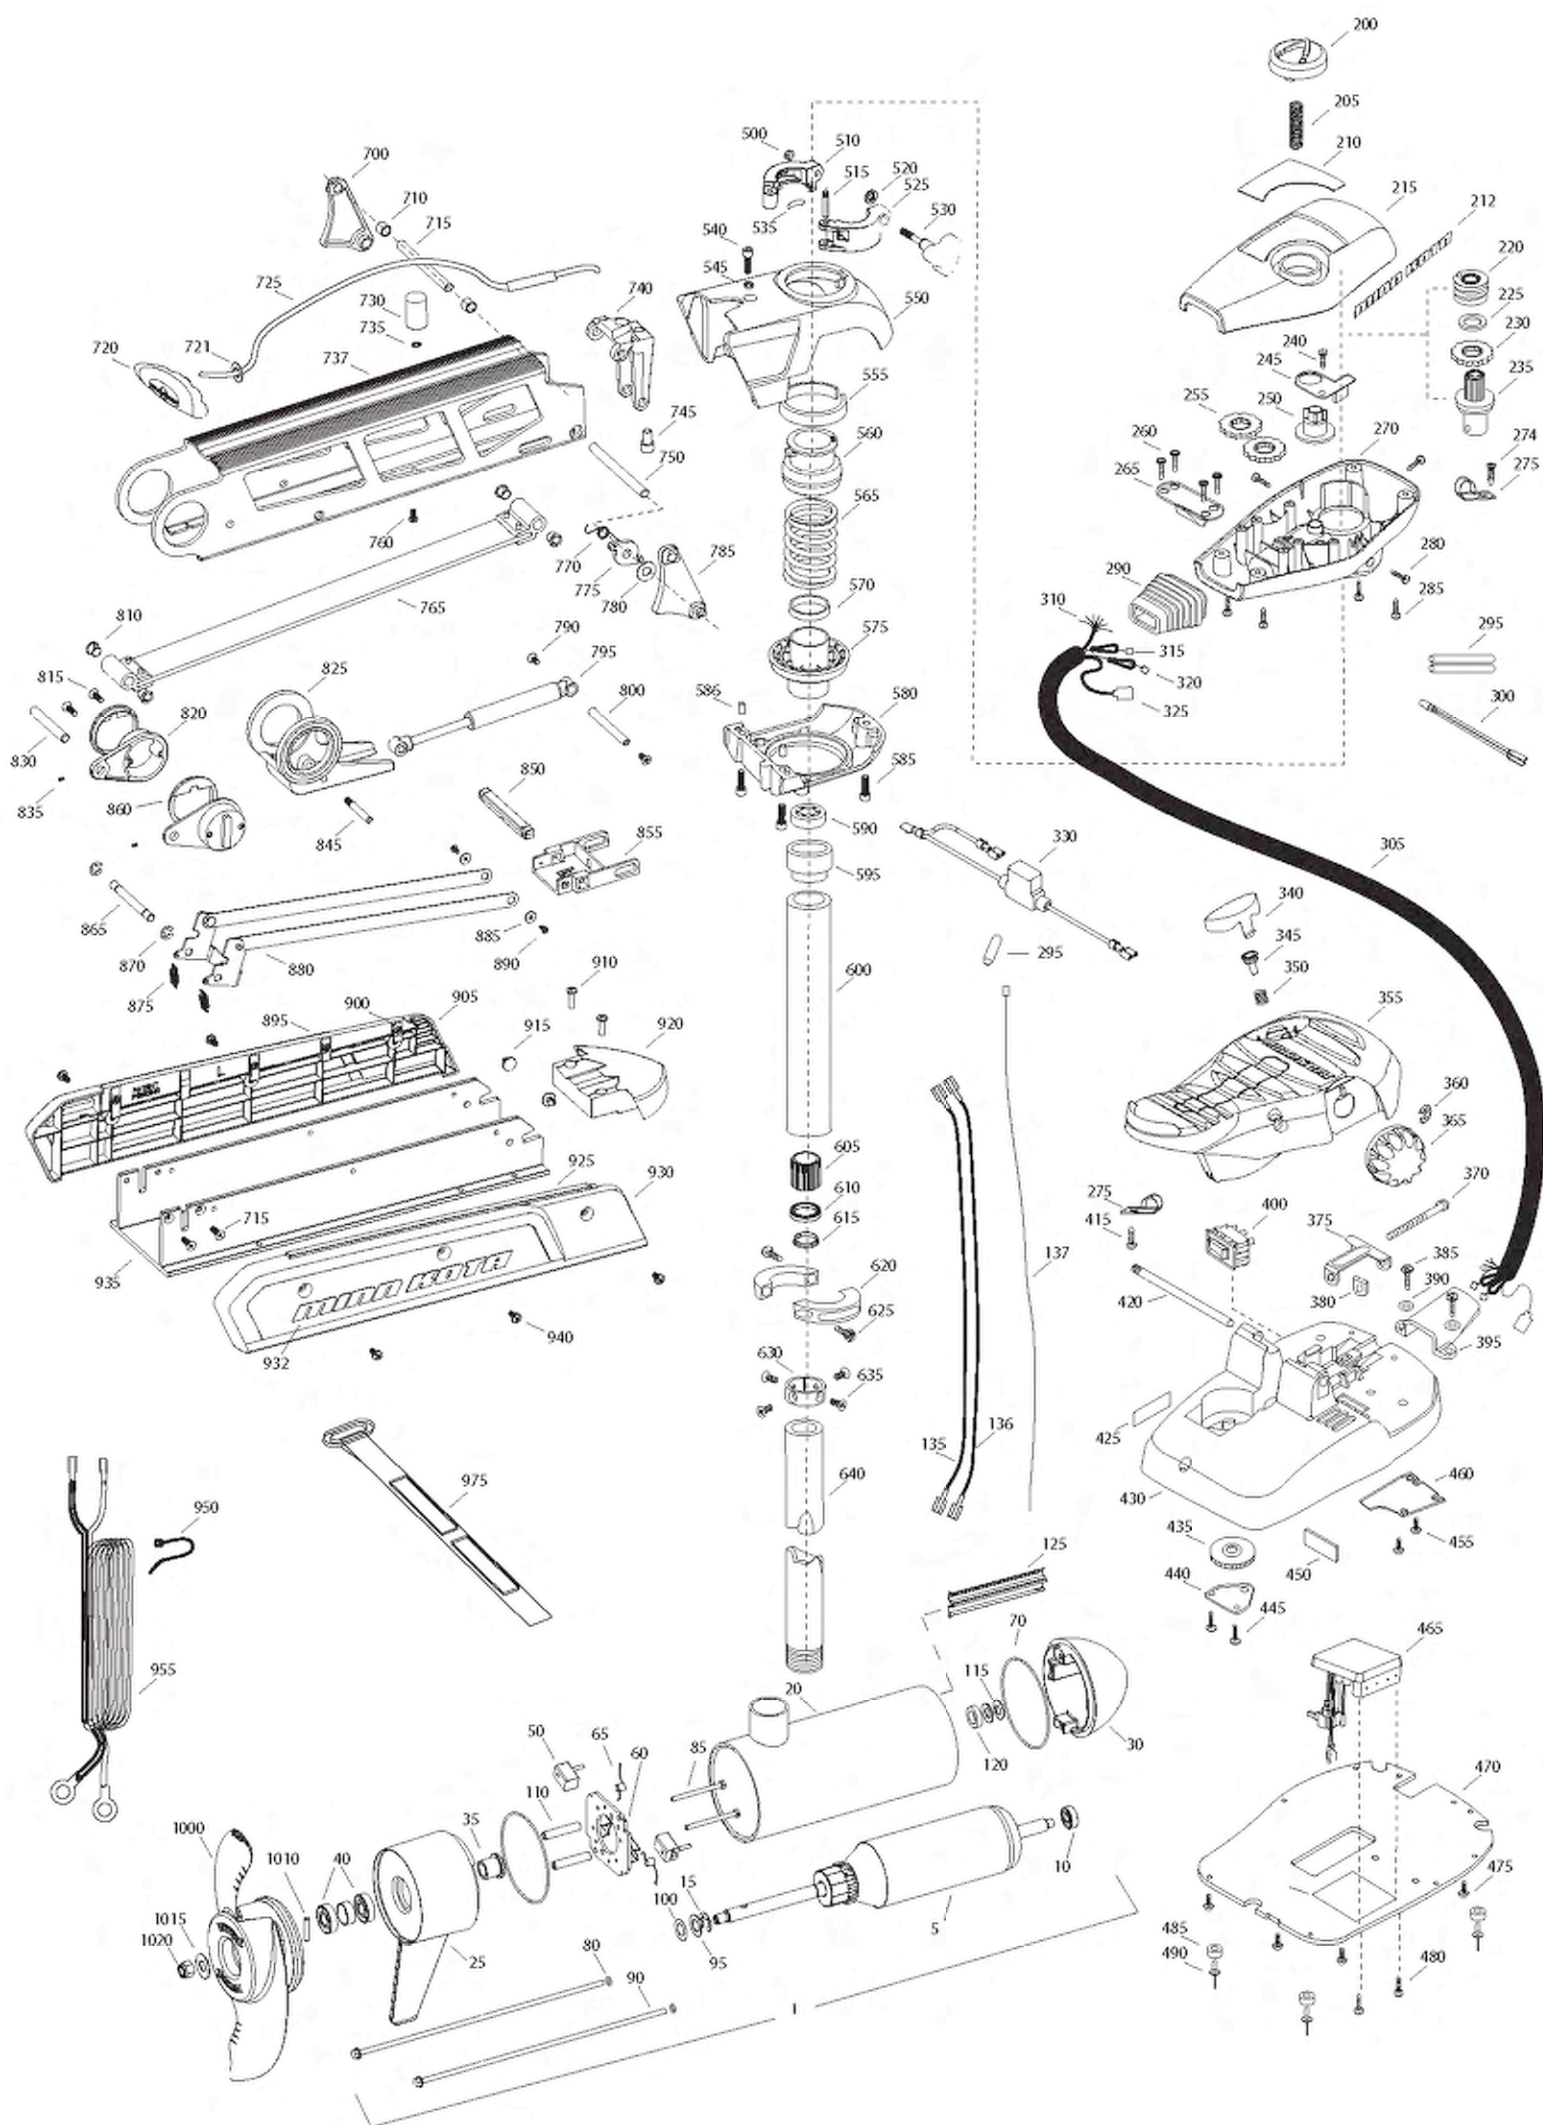

FORTREX 80
80 LBS THRUST
24 VOLT 56 AMPS
45" SHAFT

for use with "AI" serial numbers
3-year warranty from the date of purchase

Item	P/N	Description	Qty	Item	P/N	Description	Qty	Item	P/N	Description	Qty	Item	P/N	Description	Qty
1	2316216	24V Motor 45" FW	1	315	2267505	Cable assembly, right, 5'	1	590	2266000	Bearing, ball, steel	1	915	2286700	Plug, spacer	2
	2326240	24V Motor US2 45"	1	320	2267515	Cably assembly, left, 5'	1	595	2266260	Bearing race	1	920	2283900	Ramp, motor	1
5	2-100-214	Armature assembly	1	325	2211410	Cable extension, US2 175"	1	600	2992085	Tube w/ bearing race 21"	1	■	2993920	Sideplate assembly, short, right, fw	1
10	140-010	Bearing	1	330	2218200	Fuse holder assembly US2 only	1	605	2267307	Bushing outer tube	1	925	2288620	Support, right sideplate	1
15	788-040	Retaining ring	1					610	2266116	Bearing, Cartridge	1	930	2283920	Sideplate, short, right, fw	1
20	2-200-160	Center housing assemby		340	2993705	Push button w/ magnet	1	615	2266001	Bearing, split ring	1	932	2285500	Decal, Sideplate, fw	2
25	2-300-160	Brush end housing assembly	1	345	2260810	Clip, reed sensor	1	620	2261622	Collar half	2	935	2281902	Base extrusion short	1
30	421-276	Plain end housing assembly STD	1	350	2302732	Spring, pedal button	1	625	2263453	Screw, 1/4-20 x 1 SHCS	2	940	2323405	Screw 1/4-20 x 1/2	6
	9421-288	Plain end housing US2 45"	1	355	2994496	Foot pedal w/ plug	1	630	2071560	Collar, Tube	1	950	2256300	Tiewrap	1
35	144-017	Flange bearing	1	360	2263000	E-ring, knob	1	635	2223468	Screw 8-32 x 7/16 ft hd	4	955	2261238	Leadwire	1
40	880-025	Seal	2	365	2280115	Knob, speed control VARS	1	640	2032003	Tube 45"	2				
50	188-094	Brush	2	370	2263466	Screw 1/4-20 x 2	1	■	2991746	Mount, Fortrex, short	1	975	2263804	Strap hold down	1
60	2-600-148	Brush plate assembly	1	375	2263210	Bracket, conduit adjustment	1	700	2280800	Link, bowguard mount, left	1				
65	975-041	Brush spring	2	380	2263140	Nylock keeper	1	710	2287302	Bushing, upper pins	2	■	1378132	Propeller kit WW2	
70	701-043	O-ring, motor	2	385	2372100	Screw 8-18 x 5/8	2	715	2282600	Pin, 7/16 x 4 7/8	1	■	2994876	Propeller bag assy	
80	701-009	O-ring, thru-bolt	2	390	2261714	Washer, max foot pedal	2	720	2880400	Pull grip assembly	1	1000	2331160	Propeller WW2	1
85	830-027	Screw, 10-32 x 2	2	395	2265115	Boot, foot pedal	1	721	2151700	Washer	1	1010	2262658	Drive pin, large	1
90	830-094	Thru-bolt	2	400	2254031	Switch, mom/off/con	1	725	2771601	Rope assembly	1	1015	2091701	Washer, prop, large	1
95	990-051	Washer, steel	2	415	2332103	Screw 6-20 x 3/8	1	730	2281515	Spacer, inner arm	1	1020	2093101	Nut, nylock, prop, large	1
100	990-052	Washer, nylatron	2	420	2260511	Pin, pivot, foot pedal	1	735	2281702	Washer, lock 1/4	1				
110	973-025	Spacer, brush plate	2	425	2266610	Decal, on/off switch	1	737	2284202	Outer arm	1	■	2994864	Mounting hardware bag assy	
115	992-010	Washer, Belleville	2	430	2992104	Foot pedal base	1	740	2992302	Rope guide assembly	1				
120	992-045	Spacer, thrust	1	435	2262301	Pully, foot pedal	1	745	2281530	Insert, threaded	1				
125	582-013	Clip, retaining, short, US2 only	1	440	2266401	Cover, pulley	1	750	2282608	Pin, 7/16 x 5 5/32	1				
135	640-015	Leadwire, black	1	445	2301310	Screw 8-18 x 1/2	2	760	2223418	Screw, 1/4-20 x 1/2 BHCS	1				
136	640-119	Leadwire, red	1	450	2266413	Tension Screw	1	765	2993819	Inner arm assembly, short	1				
137	640-315	Groundwire, brown, US2 only	1	455	2332103	Screw 6-20 x 3/8	2	770	2042711	Spring, torsion	1				
				460	2266412	Switch plate, foot pedal	1	775	2283620	Latch, safety	1				
200	2990140	Indicator assembly	1	465	2264054	Control board max 24/36	1	780	2281704	Washer 7/16 nylon	1				
205	2282730	Spring, indicator	1	470	2264511	Bottom plate, max	1	785	2280805	Link, bowguard mount, right	1				
210	2285601	Decal, Cover 80#, fw	1	475	2372100	Screw 8-18 x 5/8	5	790	2283410	Screw 1/4-20 x 1/2 PFH	2				
	2285602	Decal, Cover 80# US2, fw	1	480	2223455	Screw 10-32 x 1/2 zp	2	795	2288400	Gas spring (cylinder)	1				
212	2285615	Decal, Control box, fw		485	2265126	Bumper pad, foot pedal	4	800	2282610	Pin, upper, shock	1				
215	2280200	Cover, control box	1	490	2378600	Pop rivet, 3/16 x 3/4 alum	4	810	2280005	Bearing, nyloner 7/16"	4				
220	2232360	Pulley, cable drum	1	■	2991550	Clamp collar assembly	1	815	2283400	Screw, 1/4-20 x 3/4 FHSC	4				
225	2261730	Washer, nylon	1	500	2073102	Nut, 1/4-28 ss	1	820	2281932	Bracket, rear pivot	2				
230	2267800	Gear, indicator	1	510	2071550	Collar clamp, "A" side	1	825	2281500	Yoke, shock mount	1				
235	2996247	Top bearing, pinion drive	1	515	2072621	Pin, knurled	1	830	2282606	Pin, 7/16 x 4 1/2	1				
240	2301310	Screw 8-18 x 1/2	1	520	2071718	Washer #10 nylon retaining	1	835	2283402	Screw, set, 6-32 x 1/4	2				
245	2261905	Bracket, indicator	1	525	2071555	Collar clamp, "B" side	1	845	2282604	Pin, Knurled 5/16 x 2	1				
250	2262221	Indicator, drive	1	530	2281505	Knob - Soft grip, FW	1	850	2283615	Latch bar	1				
255	2267800	Gear, indicator	2	535	2075120	Pad, urethane, depth collar	1	855	2283610	Bracket - latch/strap, rope pull	1				
260	2223430	Screw 8 x 3/4	4	540	2263422	Screw 5/16-18 x 1	1	860	2287300	Bushing, rear pivot	2				
265	2261901	Bracket, conduit	1	545	2281700	Washer 5/16 Lock	1	865	2282602	Pin, 3/8 x 3 3/4	1				
270	2282500	Control box	1	■	2991766	Bow guard assembly 45"	1	870	2263011	E-ring, 3/8 shaft	2				
274	2372100	8-18 x 5/8	1	550	2281942	Bracket, top	1	875	2282720	Spring, extension	2				
275	2263201	Clamp, wire harness	2	555	2280000	Bearing, top bracket	1	880	2773600	Latch strap assembly, short	1				
280	2053414	8-32 x 1/2 tri-lobe	3	560	2071541	Spring sleeve, upper	1	885	2261732	Washer 8, nylon	2	2889460	Seal & Oring Kit		
285	2372100	Screw 8-18 x 2/8	4	565	2282700	Spring, bowguard	1	890	2373450	Screw 8-18 x 3/8	2				
290	2265110	Boot, control box	1	570	2281525	Spacer, Spring 62" only	1	■	2993910	Sideplate assembly, short, left, fw	1				
295	2355410	Shrik tube 3/8	3	575	2281520	Spring sleeve, lower	1	895	2288625	Support, left sideplate	1				
300	2264015	Light, indicator	1	580	2991725	Bracket, bottom	1	900	2283408	Screw 8 x 3/8	8				
305	2265430	Cable jacket, 5'	1	585	2263423	Screw 5/16-18 x 1 SHCS	3	905	2283910	Sideplate, short, left, fw	1				
310	2261220	Wire harness, max	1	586	2262632	Pin, spring 1/4 x 5/8	2	910	2073408	Screw 1/4-20 x 7/8	2				